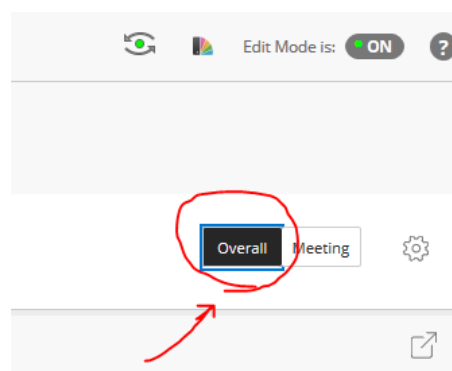

Step 3) When you enter the “Attendance” tool, it creates an entry for each date you access the tool. You are then able to mark students “Present”, “Late”, “Absent”, or “Excused.” By default, Attendance scores are out of a 100 point value:

- Marking a student ***Present*** = 100%
- Marking a student ***Late*** = 50%
- Marking a student ***Absent*** = 0%
- Marking a student ***Excused*** means that this day of attendance will not factor into the student’s overall attendance grade.

Winter 2019 BB Test Course

Attendance

← Today Posted

Student	Today	Present	Late	Absent	Excused
Student Stestperson10	100%	✓ Present			
Student Stestperson9	100%	✓ Present			
James Weirich_Previe...	0%			✗ Absent	

Left-Click the cell associated with the student and the respective attendance factor to mark their attendance for the day.

Step 4) To see the attendance of your students across all dates you had taken their attendance in a given semester, look to the right of the Attendance tool page, and click “Overall”: